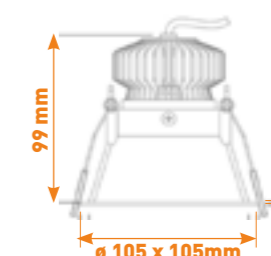


DOWNLIGHT **SQUARE**

		Références Luminaires	Descriptions Luminaires
10 W	3000 K	DWC105-10WW	Downlight LED 10W carré blanc 3000k + driver non Dimmable
	4000 K	DWC105-10	Downlight LED 10W carré blanc 4000k + driver non Dimmable
	3000 K	DWC105-10NWW	Downlight LED 10W carré noir 3000k + driver non Dimmable
	4000 K	DWC105-10N	Downlight LED 10W carré noir 4000k + driver non Dimmable
14 W	3000 K	DWC105-14WW	Downlight LED 14W carré blanc 3000k + driver non Dimmable
	4000 K	DWC105-14	Downlight LED 14W carré blanc 4000k + driver non Dimmable
	3000 K	DWC105-14NWW	Downlight LED 14W carré noir 3000k + driver non Dimmable
	4000 K	DWC105-14N	Downlight LED 14W carré noir 4000k + driver non Dimmable

LES PLUS PRODUIT

Installation 97x97 mm

DONNÉES TECHNIQUES

GARANTIE
5 ANS

	3000 K	4000 K	Dim Phase	Non Dimmable	DALI/ Push Dim	1/10 V	Finition noire	Finition blanche
10 W	845 lm	880 lm	●	●	●	●	RAL 9017	RAL 9003
14 W	1314 lm	1392 lm	●	●	●	●	RAL 9017	RAL 9003